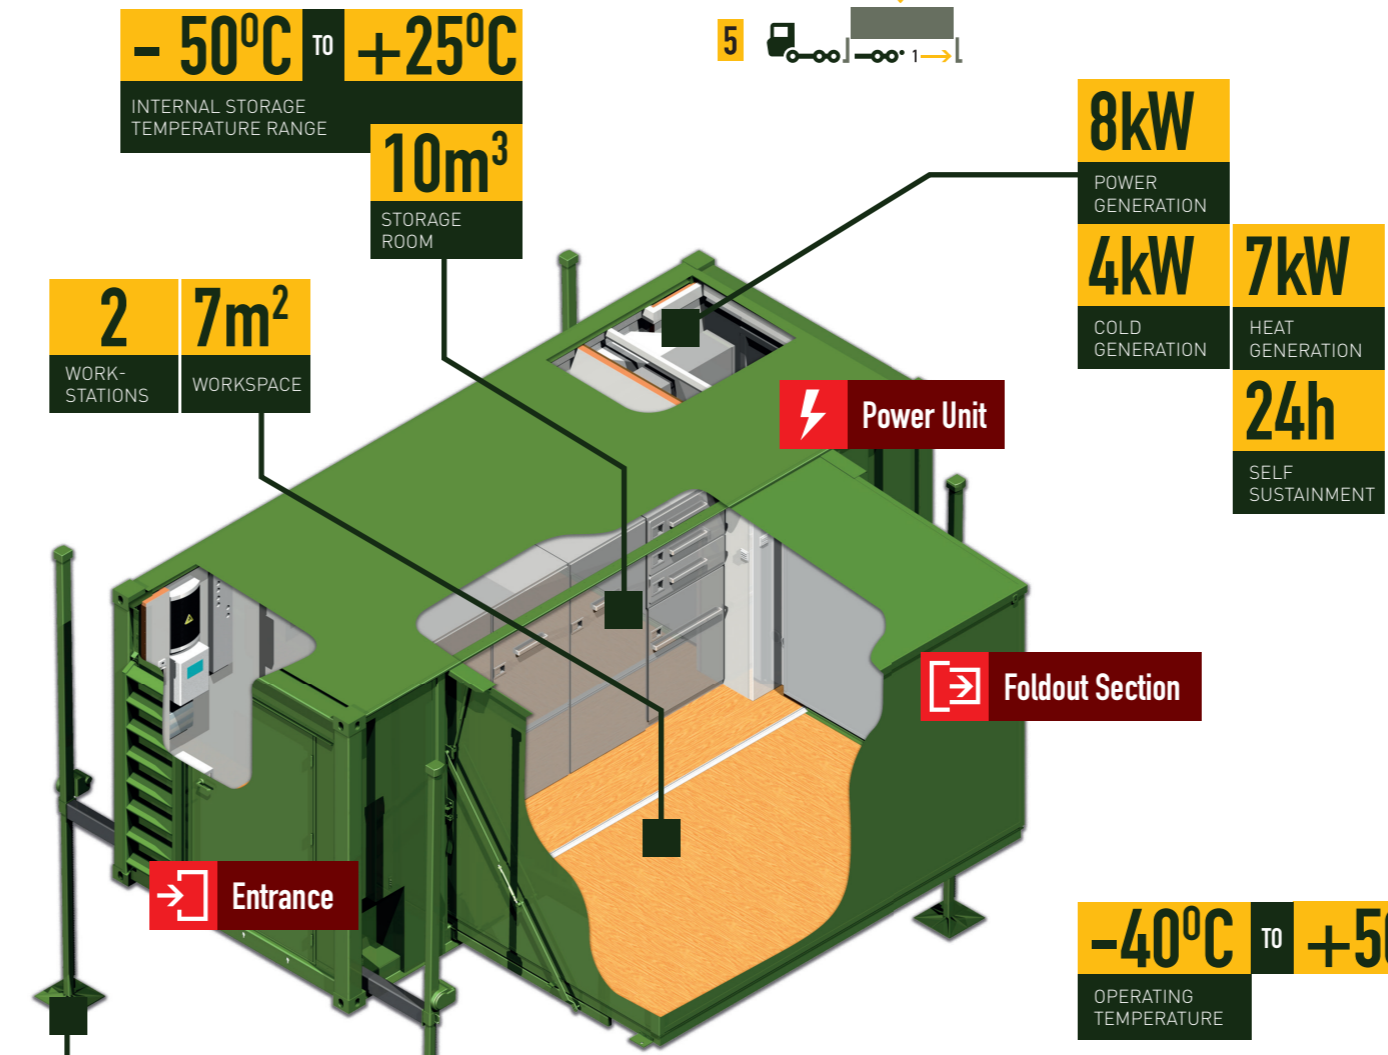

Semetron Ltd / www.semetron.ee
Kotka road 26, 11312 Tallinn, Estonia
Phone: +372 683 7600 / Fax: +372 683 7601
semetron@semetron.ee

Medical Storage Room MSR

Golden Hour Medical Storage Room is self-sustaining, fully functional in 20 minutes, field hospital warehouse unit, which is capable of preserving up to 10m³ of drugs, blood or any other medical substance.

Unit will ensure -50 to +25 storage conditions with outside temperature from -40 up to +50 degrees centigrade. Unit can preserve these storage conditions up to 24h without external power source (electric or diesel). Storage conditions are remotely observable via computer. Unit has built in levelling legs, which makes loading and unloading a unit from a truck or barrow possible without extra cranes or lifting units.

Unit has built in levelling legs, which makes loading and unloading a unit from a truck or barrow possible without extra cranes or lifting units.

CAN BE USED INDEPENDENTLY OR AS A PART OF MOBILE MODULAR HOSPITAL MMH

GOLDEN HOUR MMH CONSISTS OF FOLLOWING MODULES:

- TRC** Trauma Centre Module, 20 feet 2in1 or 3in1 container
- MSR** Medical Storage Module, 20 feet 2in1 container
- TRM** Triage Module, 20 feet 3in1 container
- DGM** Diagnostics Module, 3in1 container
- REM** Resource Module, 20 feet container
- TEM** Tent Module, 10 or 20 feet container