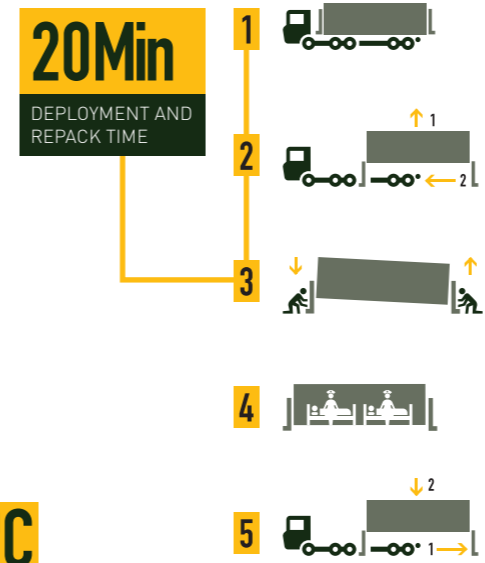

Medical Storage Room MSR